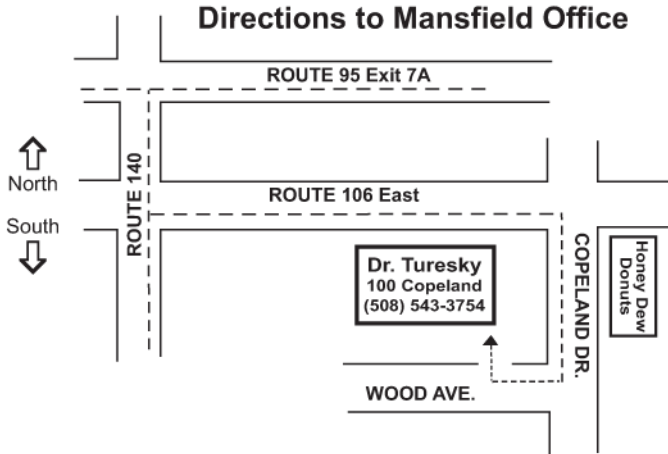

Directions to Mansfield Office

MANSFIELD *From Route 95*

From **Route 95** North or South take **Exit 7A** onto **Route 140 South**. Go through 3 sets of lights, take a left onto **Route 106 East**, Mansfield Center. Go to the next set of lights. Take a right onto **Copeland Dr.** Then take your next right onto **Wood Ave.** Sharp right into parking lot.