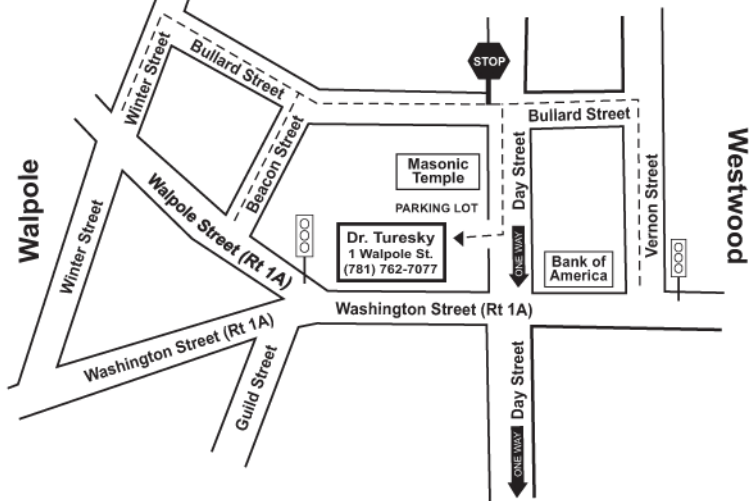

Directions to Norwood Office

PARKING LOT CODE *9286

*(must press * key first)*

FROM WALPOLE

From **Walpole St.**, heading toward Norwood Center, take a left onto **Winter St. or Beacon St.** Then **First** right onto **Bullard St.** Go to a **4-Way Stop** sign. Take a right onto **Day St.** Take a right after **Masonic Temple** into parking lot. **Office building** is at end of lot. The office building can be entered from the parking lot or the street level.

FROM WESTWOOD

Take **Washington St.** into Norwood and take a right onto **Vernon St.** Then **First** left onto **Bullard St.** Go to a **4-Way Stop** sign. Take a left onto **Day St.** Take a right after **Masonic Temple** into parking lot. **Office building** is at end of lot. The office building can be entered from the parking lot or the street level.